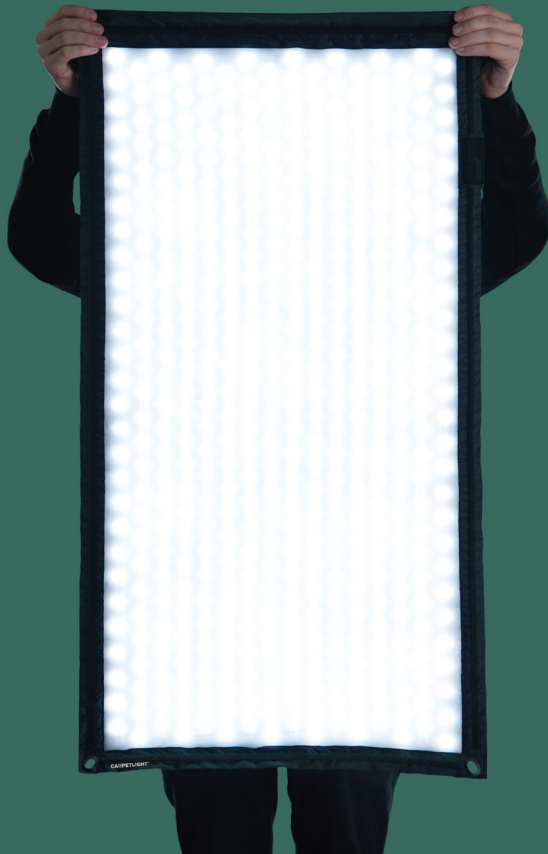

CARPETLIGHT CL42

- 122 x 63 cm
- 112 x 55 cm
- 850 g
- 175 W
- LEDs** 896
- 2800-6000 K
- CRI** 96
- TLCI** 97
- 3500 lx / 1 m 3 feet
- 12200 lm
- 120°, with SNAPGRID® 40°
- squeezable

CL42 ESSENTIAL KIT

- ✓ Lamphead
- ✓ Controller with Lumenradio on board
- ✓ Frame with 16mm Spigot
- ✓ AC-Power Supply
- ✓ V-Mount Battery Adapter
- ✓ 5m Lamp-Extension

CL42 PREMIUM KIT

- ✓ Lamphead
- ✓ Controller with Lumenradio on board
- ✓ Frame with 16mm Spigot
- ✓ AC-Power Supply
- ✓ V-Mount Battery Adapter
- ✓ 5m Lamp-Extension
- ✓ SNAPGRID®
- ✓ Softbox thin & thick
- ✓ Skirt
- ✓ Case
- 70 x 40 x 25 cm
- 16 kg