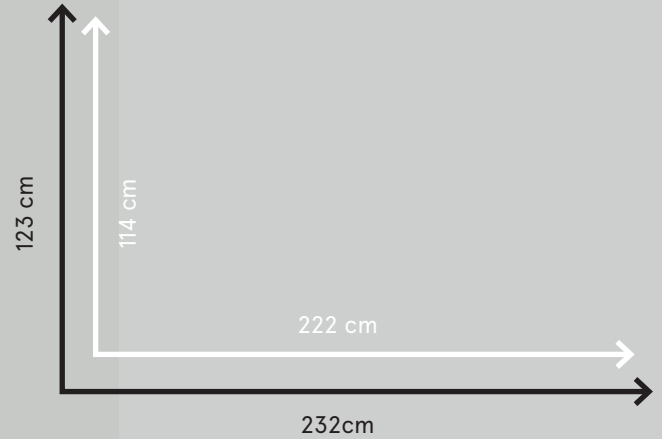

# CARPETLIGHT CL84

cm 232 x 123 cm

☀️ 222 x 114 cm

kg 2200 g

⚡ 275 W

LEDs 1152

☀️ 2800-6000 K

CRI 96

TLCI 97

☀️ 3800 lx / 1 m 3 feet

☀️ 17000 lm

△ 120°, with SNAPGRID® 40°

📦 squeezable

## CL 84 PREMIUM KIT

- ✓ Lamphhead
- ✓ Controller with Lumenradio on board
- ✓ AC-Power Supply
- ✓ V-Mount Battery Adapter
- ✓ 5m Lamp-Extension, 2x
- ✓ SNAPGRID®
- ✓ Case: 45 x 35 x 20 cm
- 📦 90 x 50 x 28 cm
- kg 15 kg