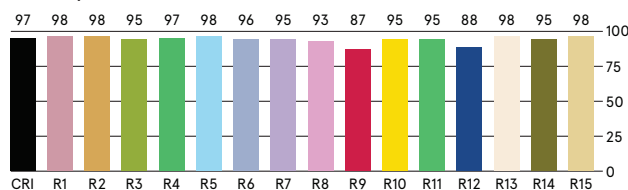

Colour Quality at 2800K