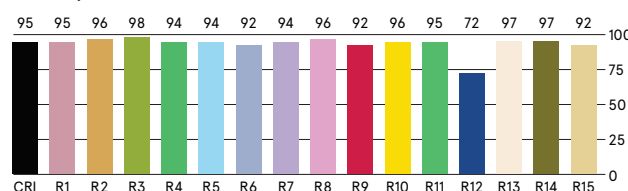

Colour Quality at 5600K

CARPETLIGHT GmbH
Schleestr. 12
22767 Hamburg
Germany

Phone: +49 40 430 96 222
Email: info@carpetlight.com
Web: www.carpetlight.com
Instagram: [#carpetlight](https://www.instagram.com/carpetlight)