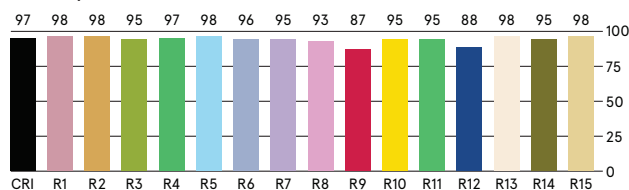

Colour Quality at 2800K