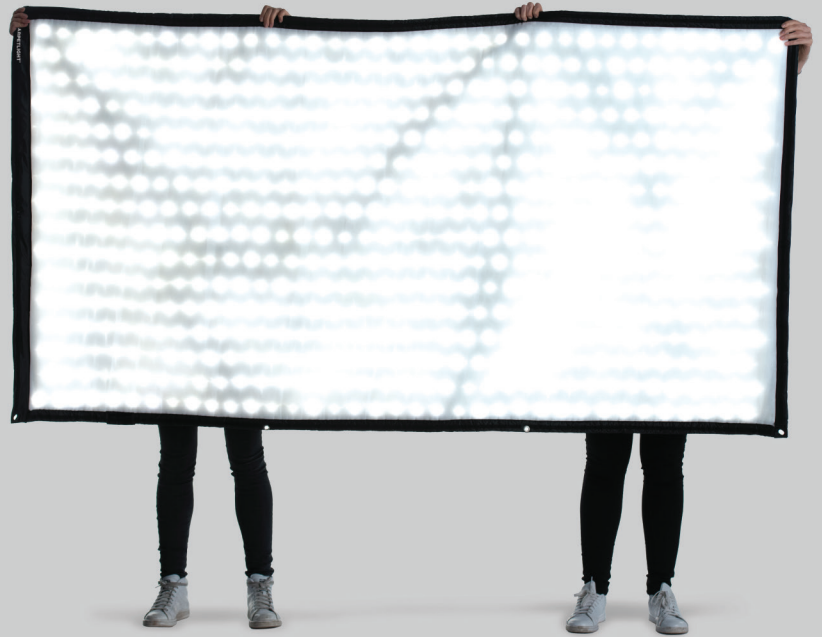

a special product made for toplights

All you need is strings to mount it.

cm 2340 x 1255 mm

2220 x 1135 mm

kg 2200 g

275 W

LEDs 1152

2800K - min. 5600K

CRI 96

3800lx/1m 3feet

17000 lm

DMX 2 channels (1. brightness, 2. colour temperature)

120°, with SnapGrid 40°

dimmable, steplessly variable

passive, noiseless cooling

foldable