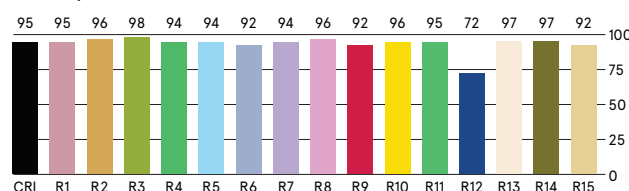

Colour Quality at 5600K

CARPETLIGHT GmbH
Schleestr. 12
22767 Hamburg
Germany

Phone: +49 40 430 96 222
Email: info@carpetlight.com
Web: www.carpetlight.com
Instagram: [#carpetlight](https://www.instagram.com/carpetlight)